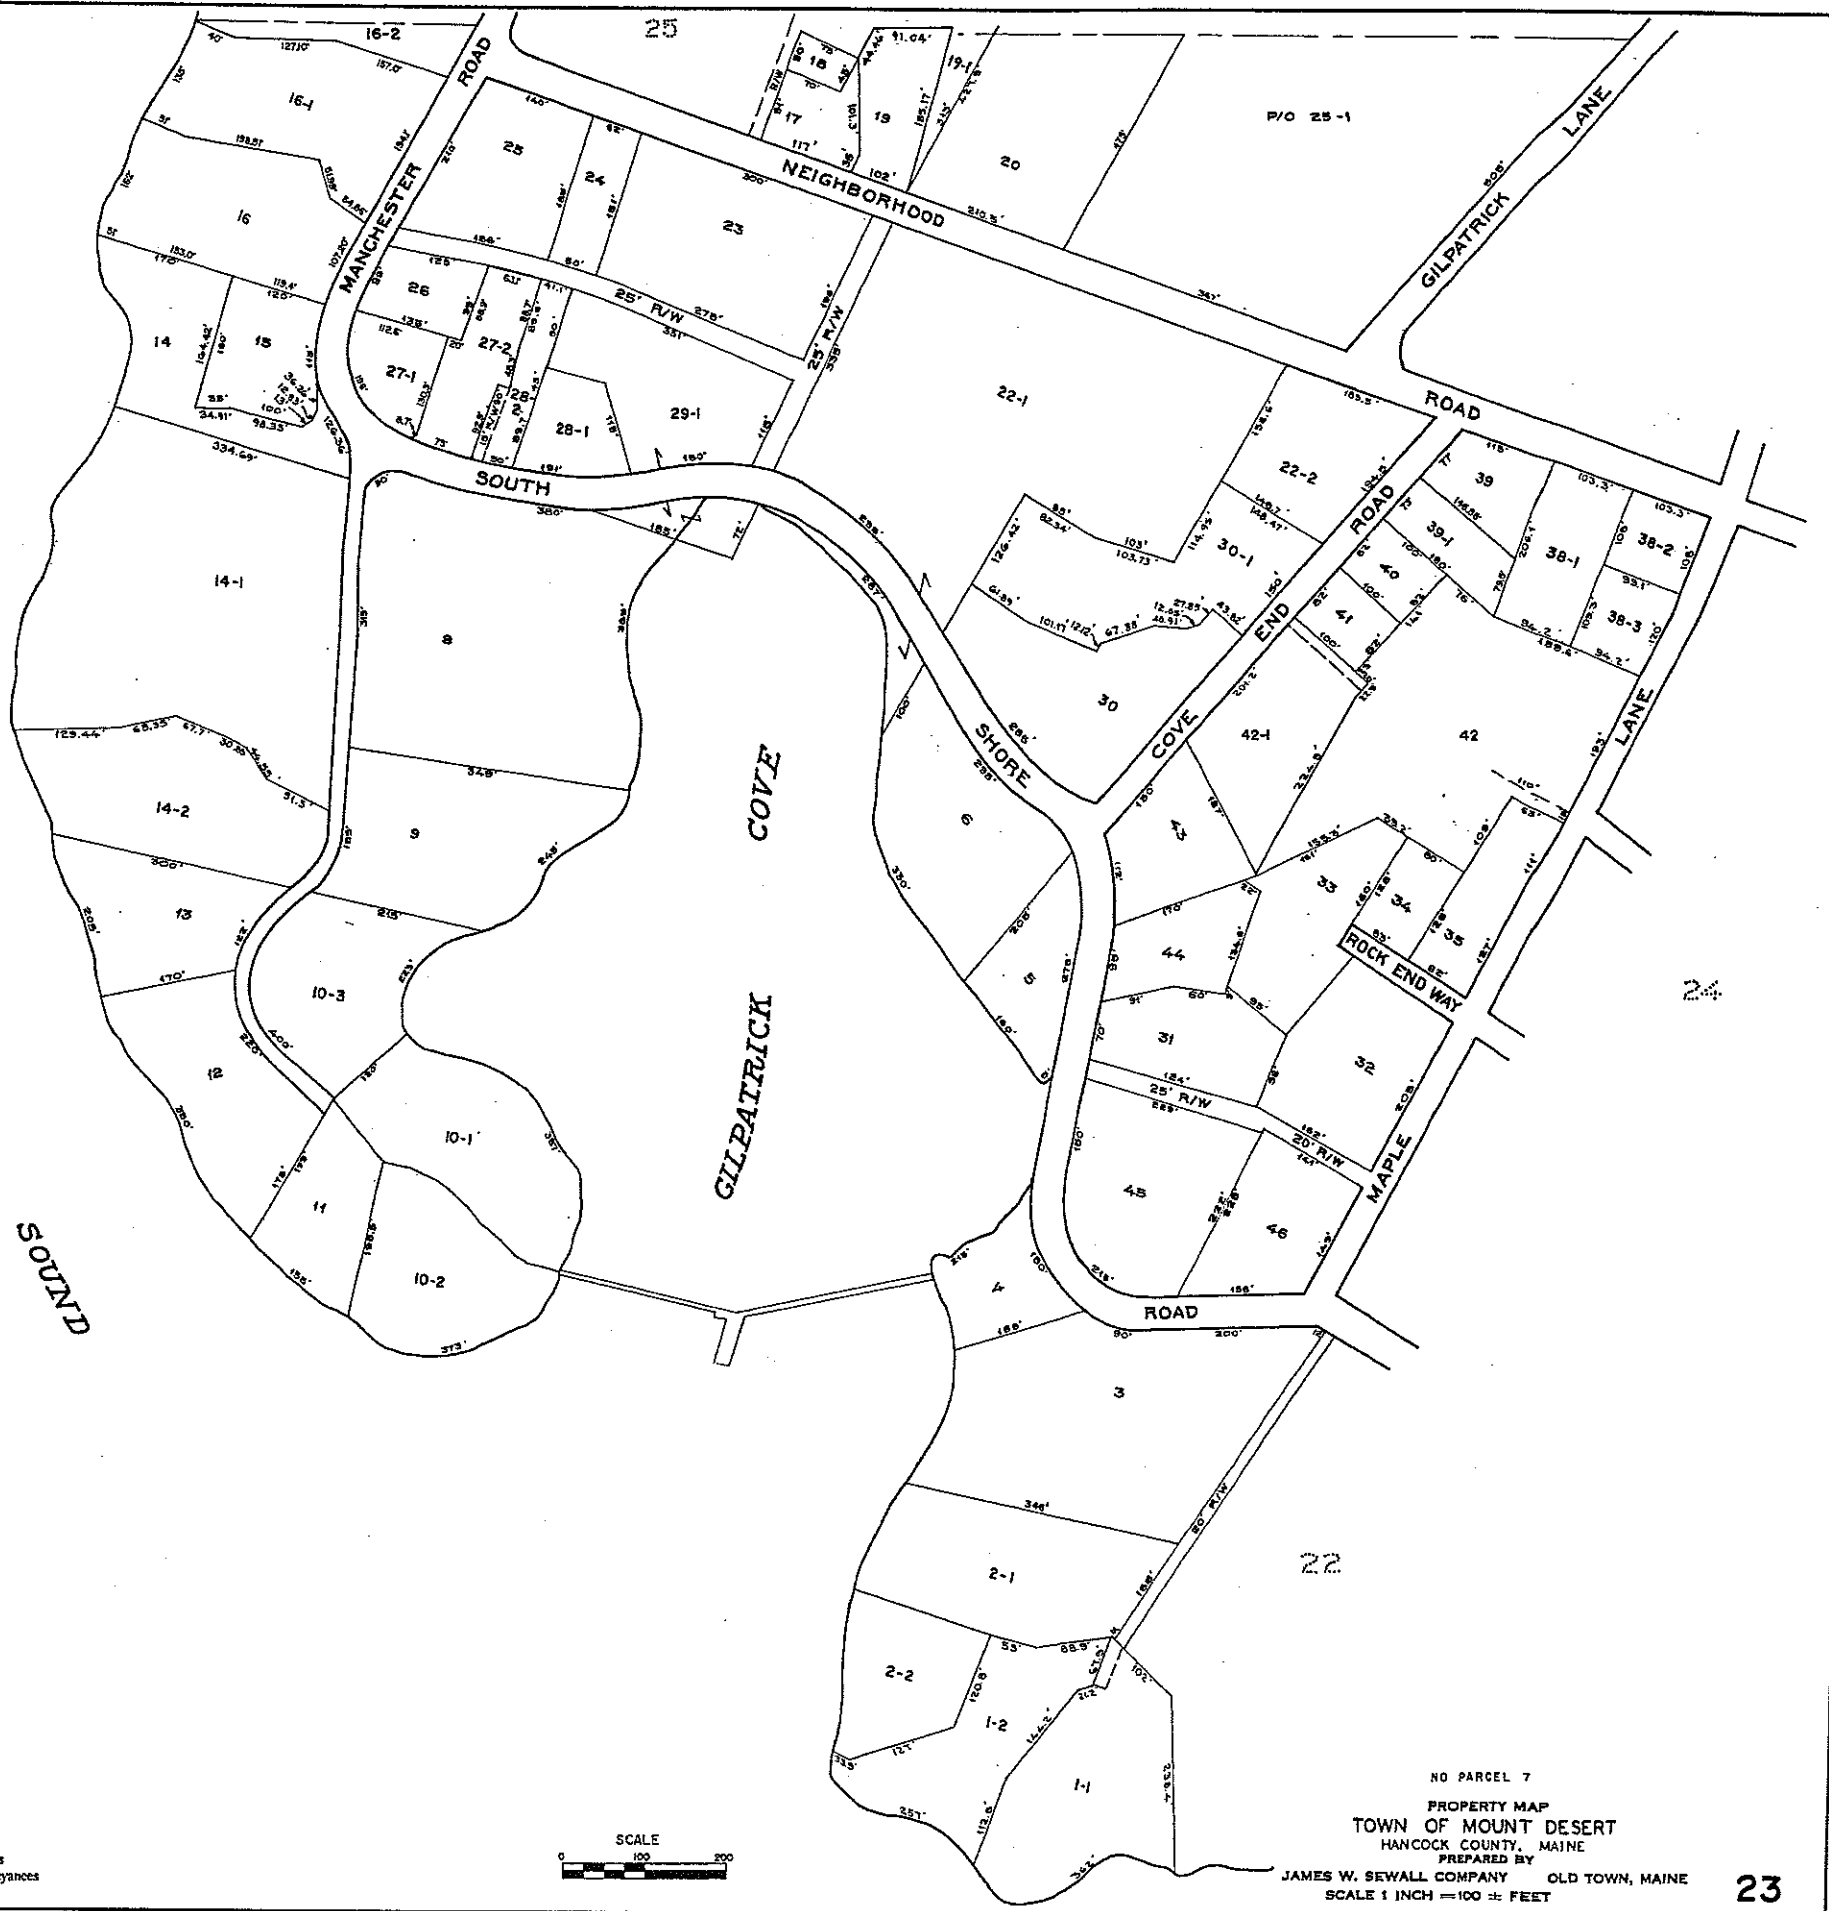

SOUND

SOUND

LEGEND
 PARCEL NUMBERS 1
 ADJACENT MAPS 2
 MATCH LINE 2

For Assessment Purposes
 Not to be used for Conveyances

NO PARCEL 7
 PROPERTY MAP
 TOWN OF MOUNT DESERT
 HANCOCK COUNTY, MAINE
 PREPARED BY
 JAMES W. SEWALL COMPANY OLD TOWN, MAINE
 SCALE 1 INCH = 100 ± FEET